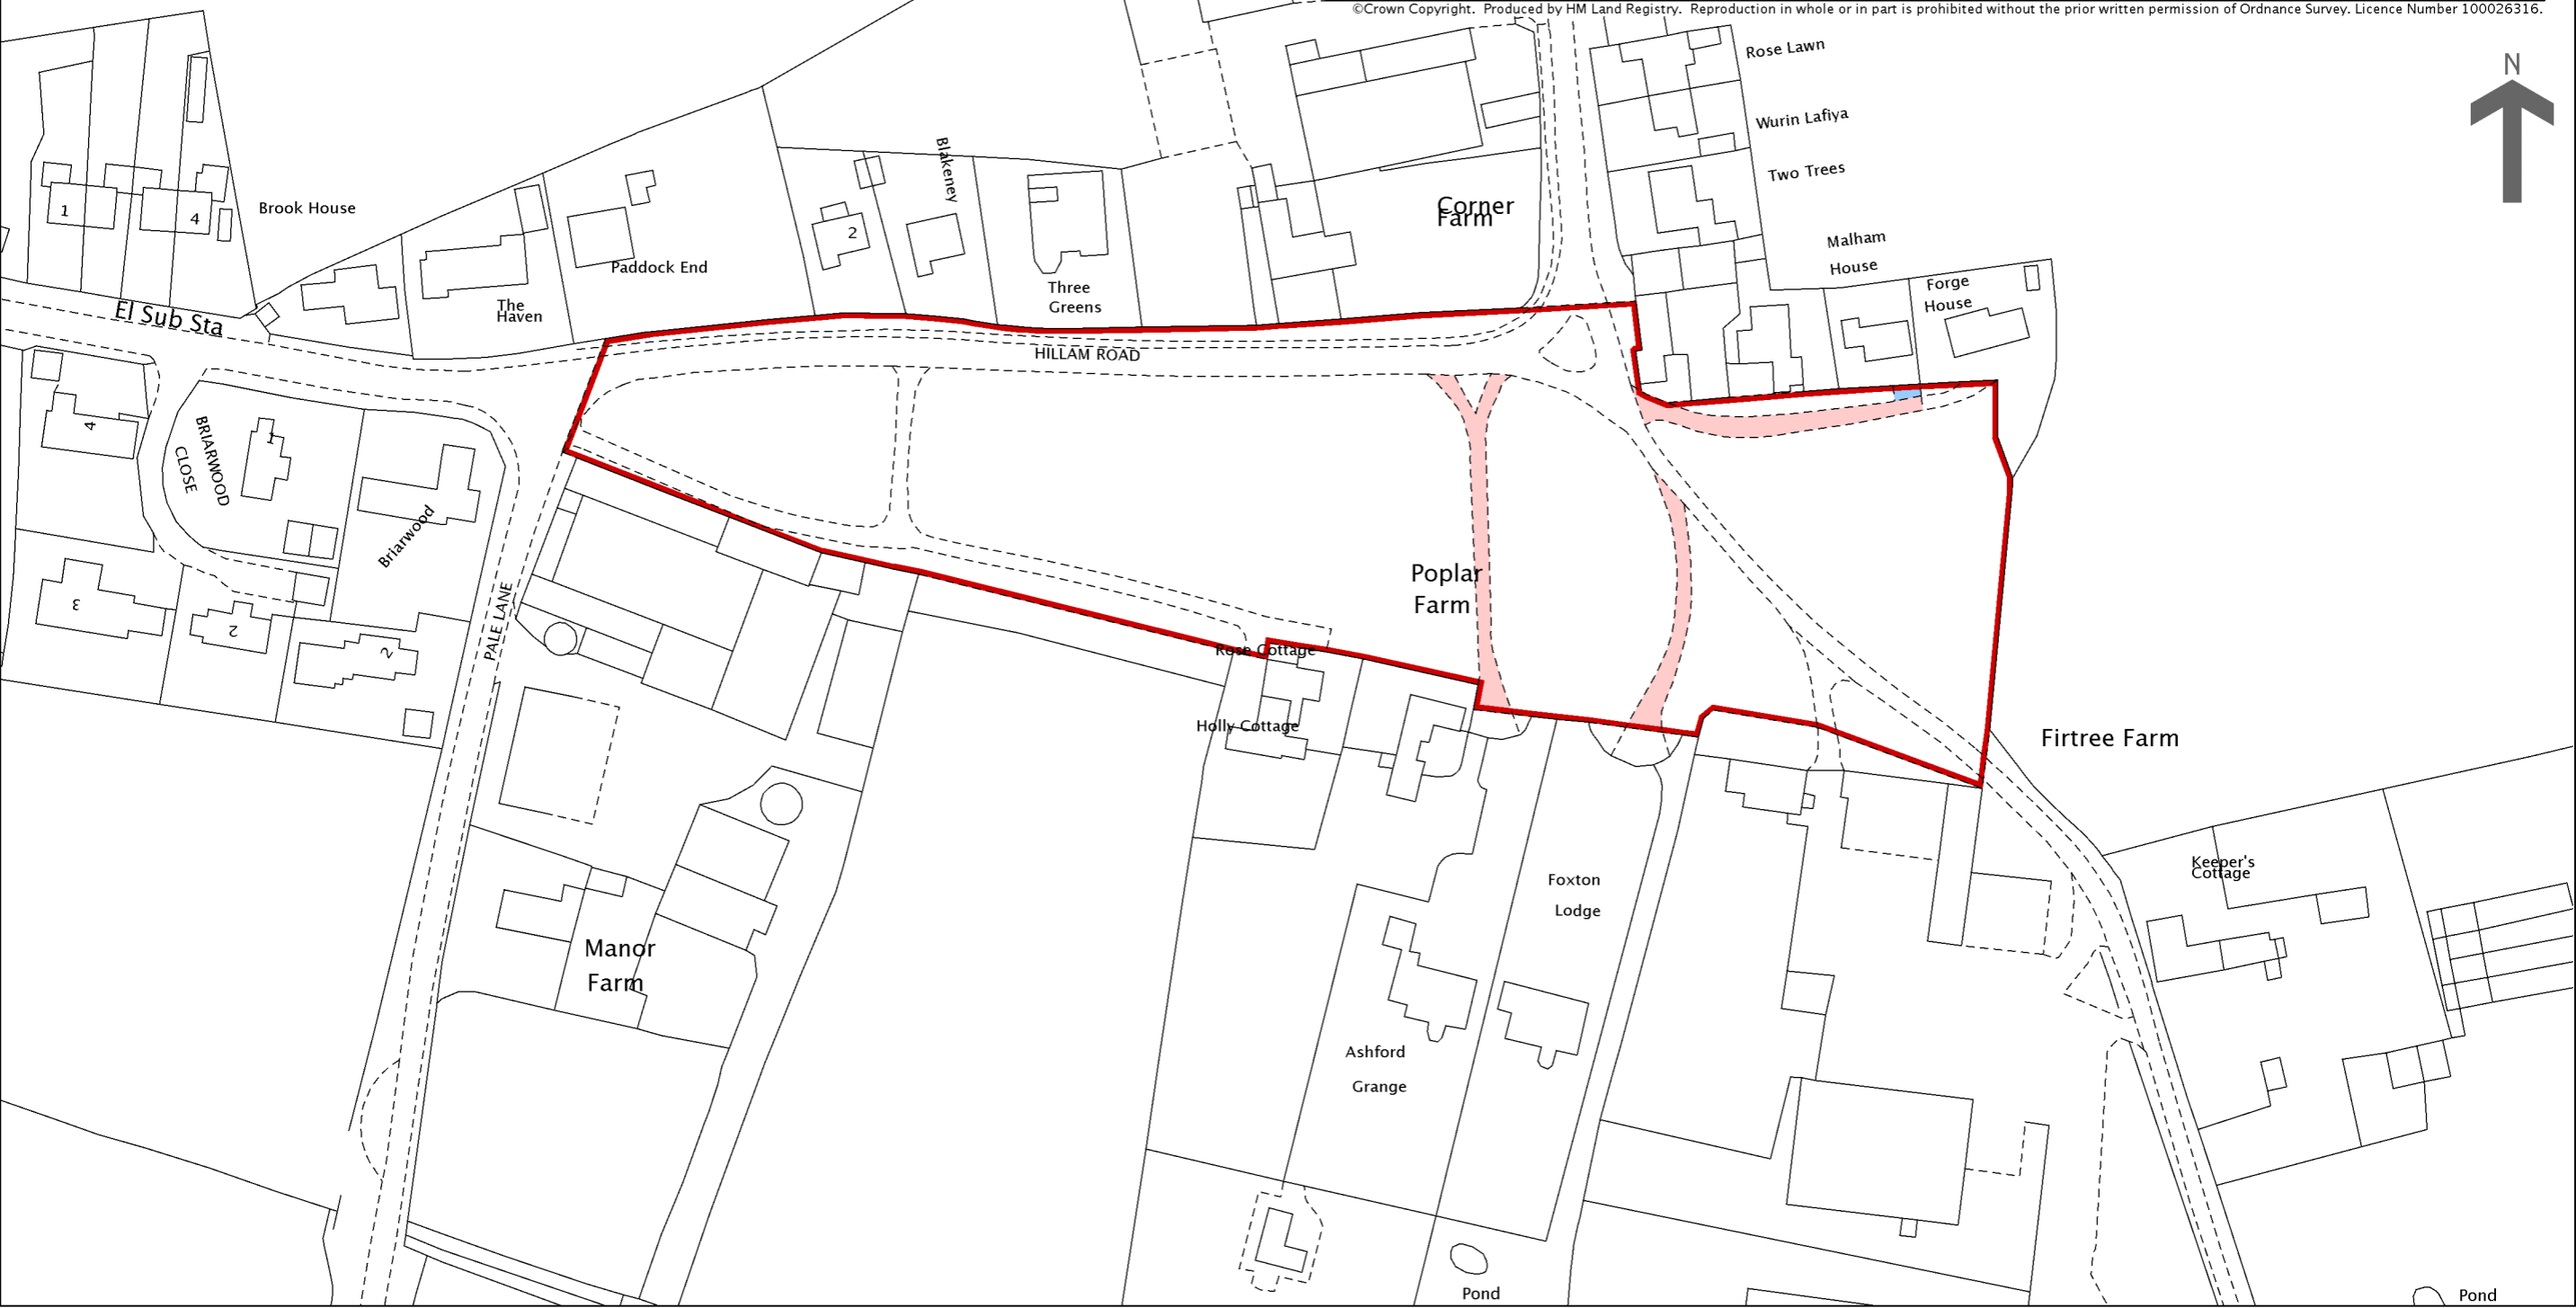

HM Land Registry Current title plan

Title number **NYK372499**
Ordnance Survey map reference **SE5628NW**
Scale **1:1250 enlarged from 1:2500**
Administrative area **North Yorkshire : Selby**

©Crown Copyright. Produced by HM Land Registry. Reproduction in whole or in part is prohibited without the prior written permission of Ordnance Survey. Licence Number 100026316.

This is a copy of the title plan on 4 DEC 2017 at 10:07:53. This copy does not take account of any application made after that time even if still pending in HM Land Registry when this copy was issued.

This copy is not an 'Official Copy' of the title plan. An official copy of the title plan is admissible in evidence in a court to the same extent as the original. A person is entitled to be indemnified by the registrar if he or she suffers loss by reason of a mistake in an official copy. If you want to obtain an official copy, the HM Land Registry web site explains how to do this.

HM Land Registry endeavours to maintain high quality and scale accuracy of title plan images. The quality and accuracy of any print will depend on your printer, your computer and its print settings. This title plan shows the general position, not the exact line, of the boundaries. It may be subject to distortions in scale. Measurements scaled from this plan may not match measurements between the same points on the ground.